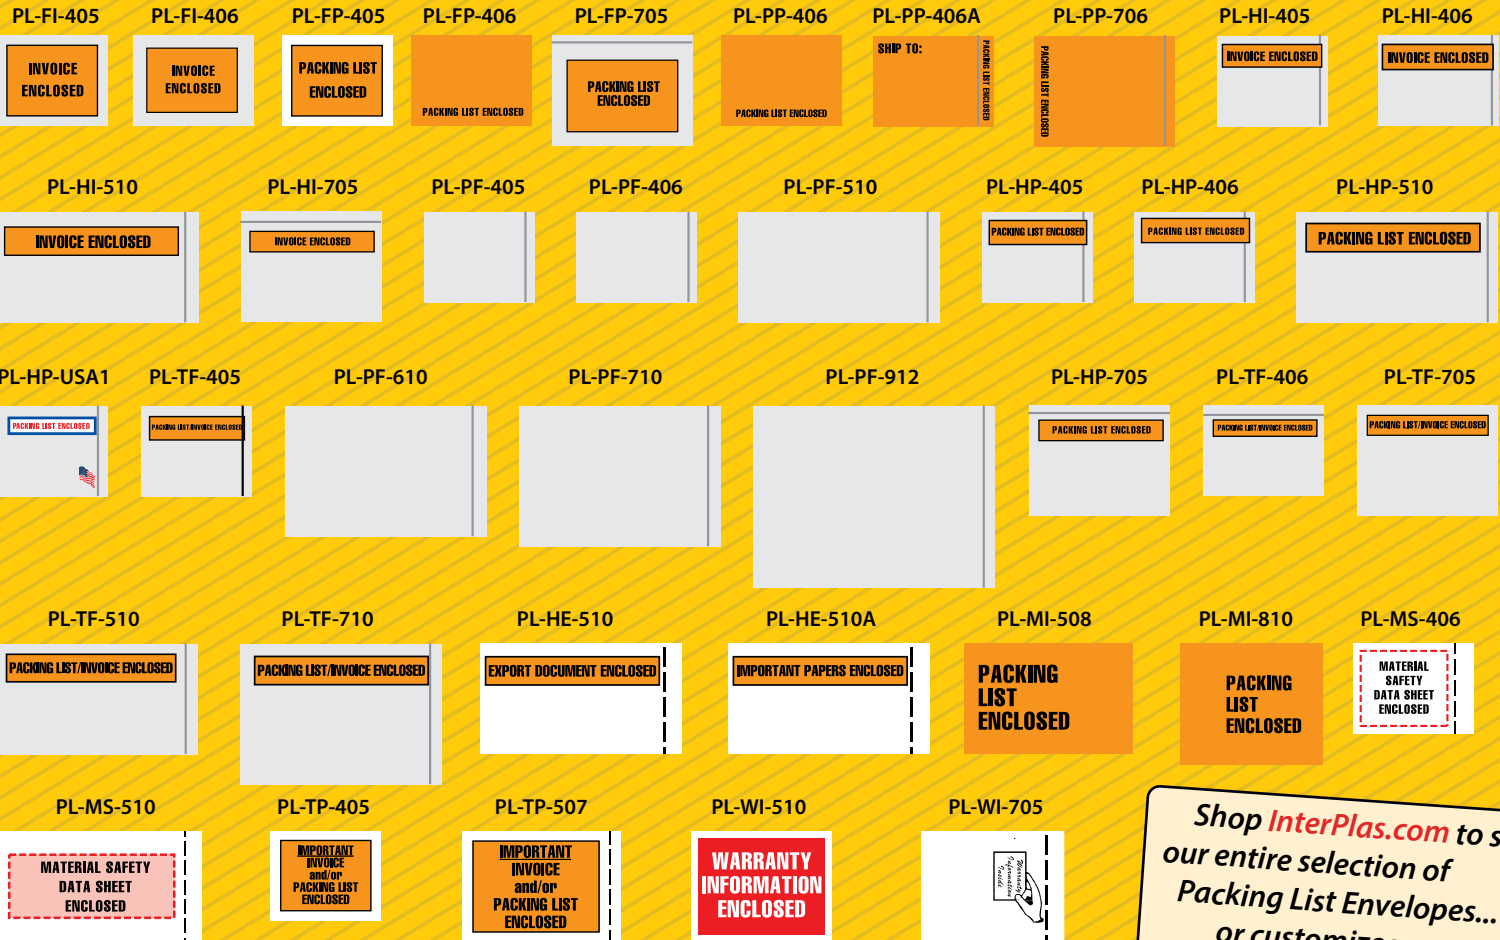

Shop InterPlas.com to see our entire selection of Packing List Envelopes... or customize your own!