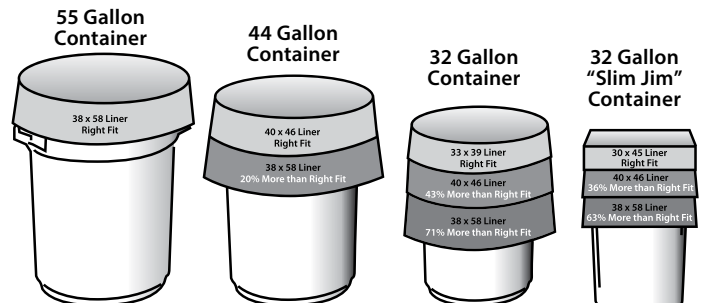

Get the "Right Fit" for Your Can Liner

Based on average weight per bag for Super Tuf products